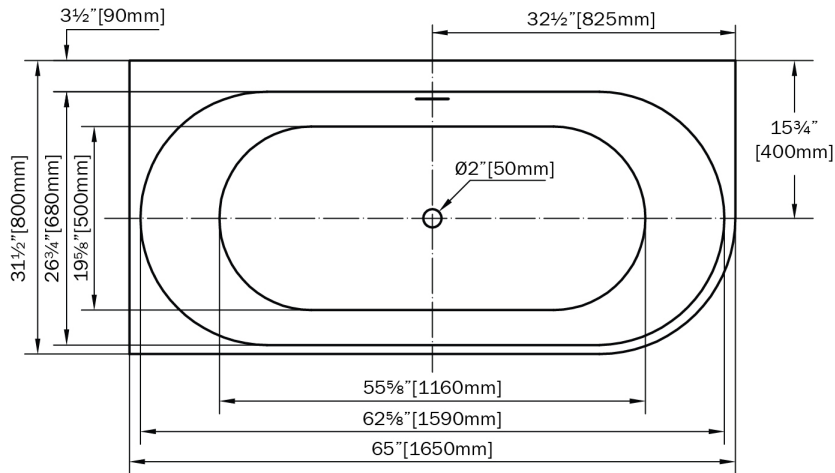

Model: BT-322-L

Product Dimensions

- Length: 64.96
- Width: 31.5
- Height: 22.83
- Weight: 81.57

Shipping Dimensions

- Length: 66.93
- Width: 33.46
- Height: 24.8
- Weight: 103.62

Bathtubs Specifications

- Finish: White High-gloss
- Primary Material: Acrylic
- Overflow Height: 14.76
- Drain Location: Center
- Shape: Rectangle
- Capacity in Gallons: 51.5
- Drain Finish: White

Bathtubs Specifications

- Left-sided corner design
- Integrated overflow
- Center drain
- White drain cover
- Corner installation

TOP VIEW - VUE DE DESSUS

FRONT VIEW - VUE DE FACE

SIDE VIEW - VUE DE CÔTÉ

* Dimensions may vary +/- 1/4" (6mm) / Les dimensions peuvent varier de +/- 1/4" (6mm)

Pure acrylic construction reinforced by fiberglass
Construction en acrylique renforcée de fibre de verre

Pop-up drain included
Drain pop-up inclus

Linear overflow
Trop plein linéaire

cUPC Certified
Certifié cUPC