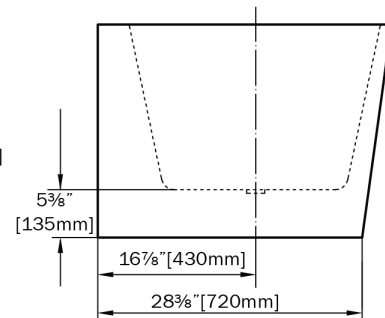

Model: BT-322-L

Product Dimensions

- Length: 64.96
- Width: 31.5
- Height: 22.83
- Weight: 81.57

Shipping Dimensions

- Length: 66.93
- Width: 33.46
- Height: 24.8
- Weight: 103.62

Bathtubs Specifications

- Finish: White High-gloss
- Primary Material: Acrylic
- Overflow Height: 14.76
- Drain Location: Center
- Shape: Rectangle
- Capacity in Gallons: 51.5
- Drain Finish: White

Bathtubs Specifications

- Left-sided corner design
- Integrated overflow
- Center drain
- White drain cover
- Corner installation

TOP VIEW - VUE DE DESSUS

FRONT VIEW - VUE DE FACE

SIDE VIEW - VUE DE CÔTÉ

* Dimensions may vary +/- 1/4" (6mm) / Les dimensions peuvent varier de +/- 1/4" (6mm)