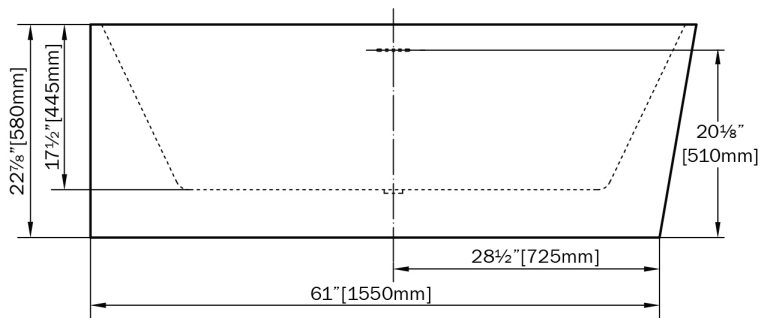

Model: BT-322-L

Product Dimensions

- Length: 64.96
- Width: 31.5
- Height: 22.83
- Weight: 81.57

Shipping Dimensions

- Length: 66.93
- Width: 33.46
- Height: 24.8
- Weight: 103.62

Bathtubs Specifications

- Finish: White High-gloss
- Primary Material: Acrylic
- Overflow Height: 14.76
- Drain Location: Center
- Shape: Rectangle
- Capacity in Gallons: 51.5
- Drain Finish: White

Bathtubs Specifications

- Left-sided corner design
- Integrated overflow
- Center drain
- White drain cover
- Corner installation

TOP VIEW - VUE DE DESSUS

FRONT VIEW - VUE DE FACE

SIDE VIEW - VUE DE CÔTÉ

* Dimensions may vary +/- 1/4" (6mm) / Les dimensions peuvent varier de +/- 1/4" (6mm)